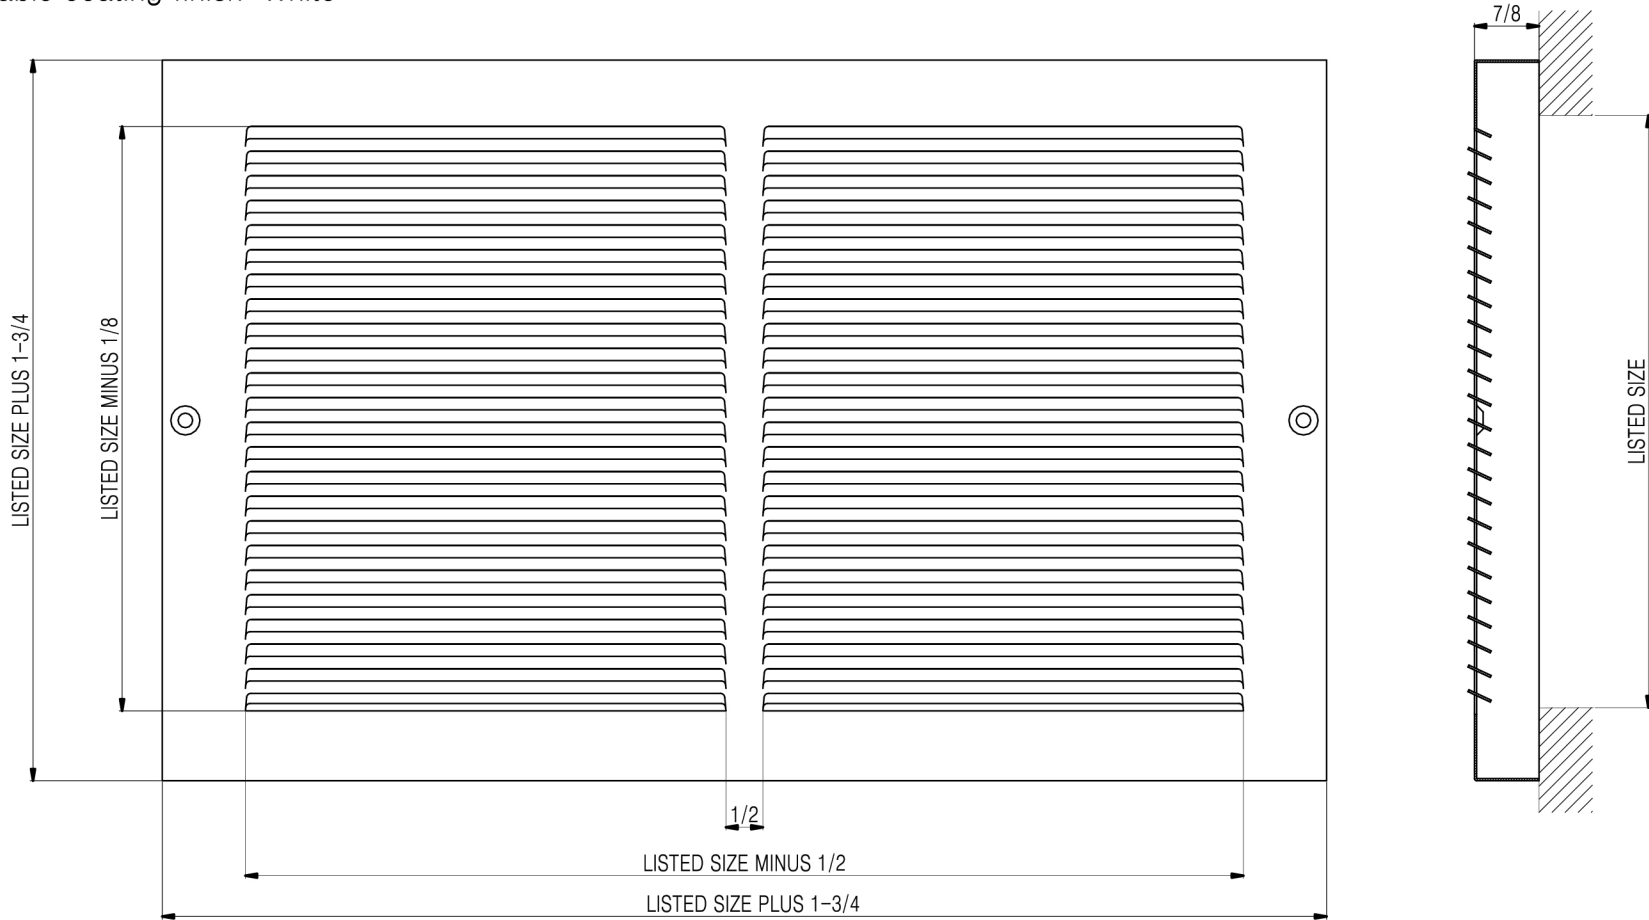

GR8W Baseboard Return Air Grille

- One-piece steel construction
- 7/8" projection
- 1/3" space fins
- Complementary return air grille for model RG10W supply
- Durable coating finish: White

Drawing date: November 16, 2017